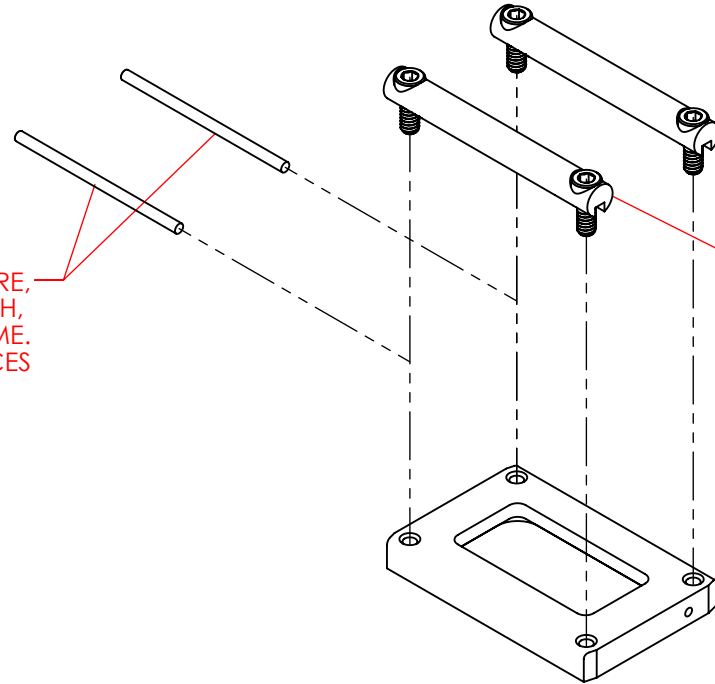

MX-TS-CW GRID FRAME WIRE,  
Ø 1/16" X 1 3/16" LENGTH,  
2 REQUIRED PER FRAME.  
PACK OF 100 PIECES

MX-TS-FS FRAME ASSEMBLY,  
SOLD SEPARATELY