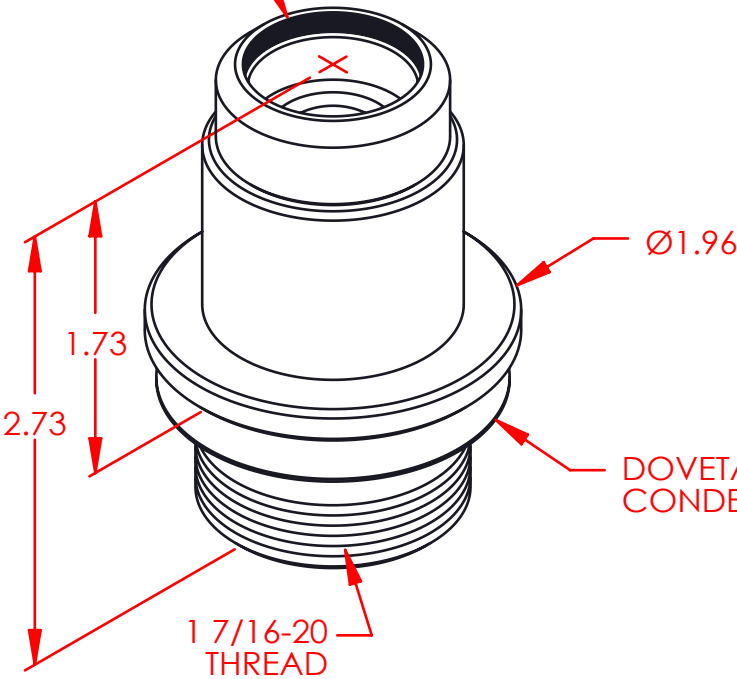

M23 x 0.5 THREAD  
FOR MOUNTING OLYMPUS  
CONDENSER LENS

$\text{Ø}1.96$

DOVETAIL, FITS OLYMPUS  
CONDENSER RECEIVER

1 7/16-20  
THREAD